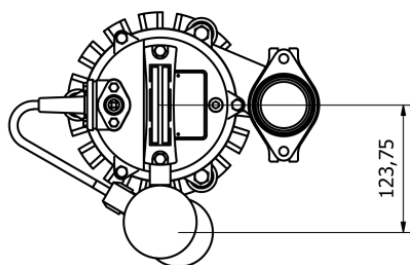

Data Sheet

Article number: 719001050040067101

Description: KLEEpump KSP50-5.04SAL Blue
0,4kW 1x230V 50Hz outlet 2" w/automatic

Measures

A = 249
A1 = 95
A2 = 120
H = 343
H1 = 150
H2 = 230
Kg = 12.3