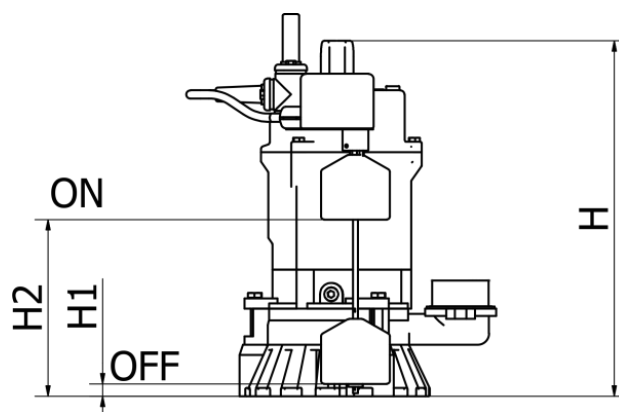

Data Sheet

Article number: 719001050040067101

Description: KLEEpump KSP50-5.04SAL Blue
0,4kW 1x230V 50Hz outlet 2" w/automatic

Measures

A = 249
A1 = 95
A2 = 120
H = 343
H1 = 150
H2 = 230
Kg = 12.3